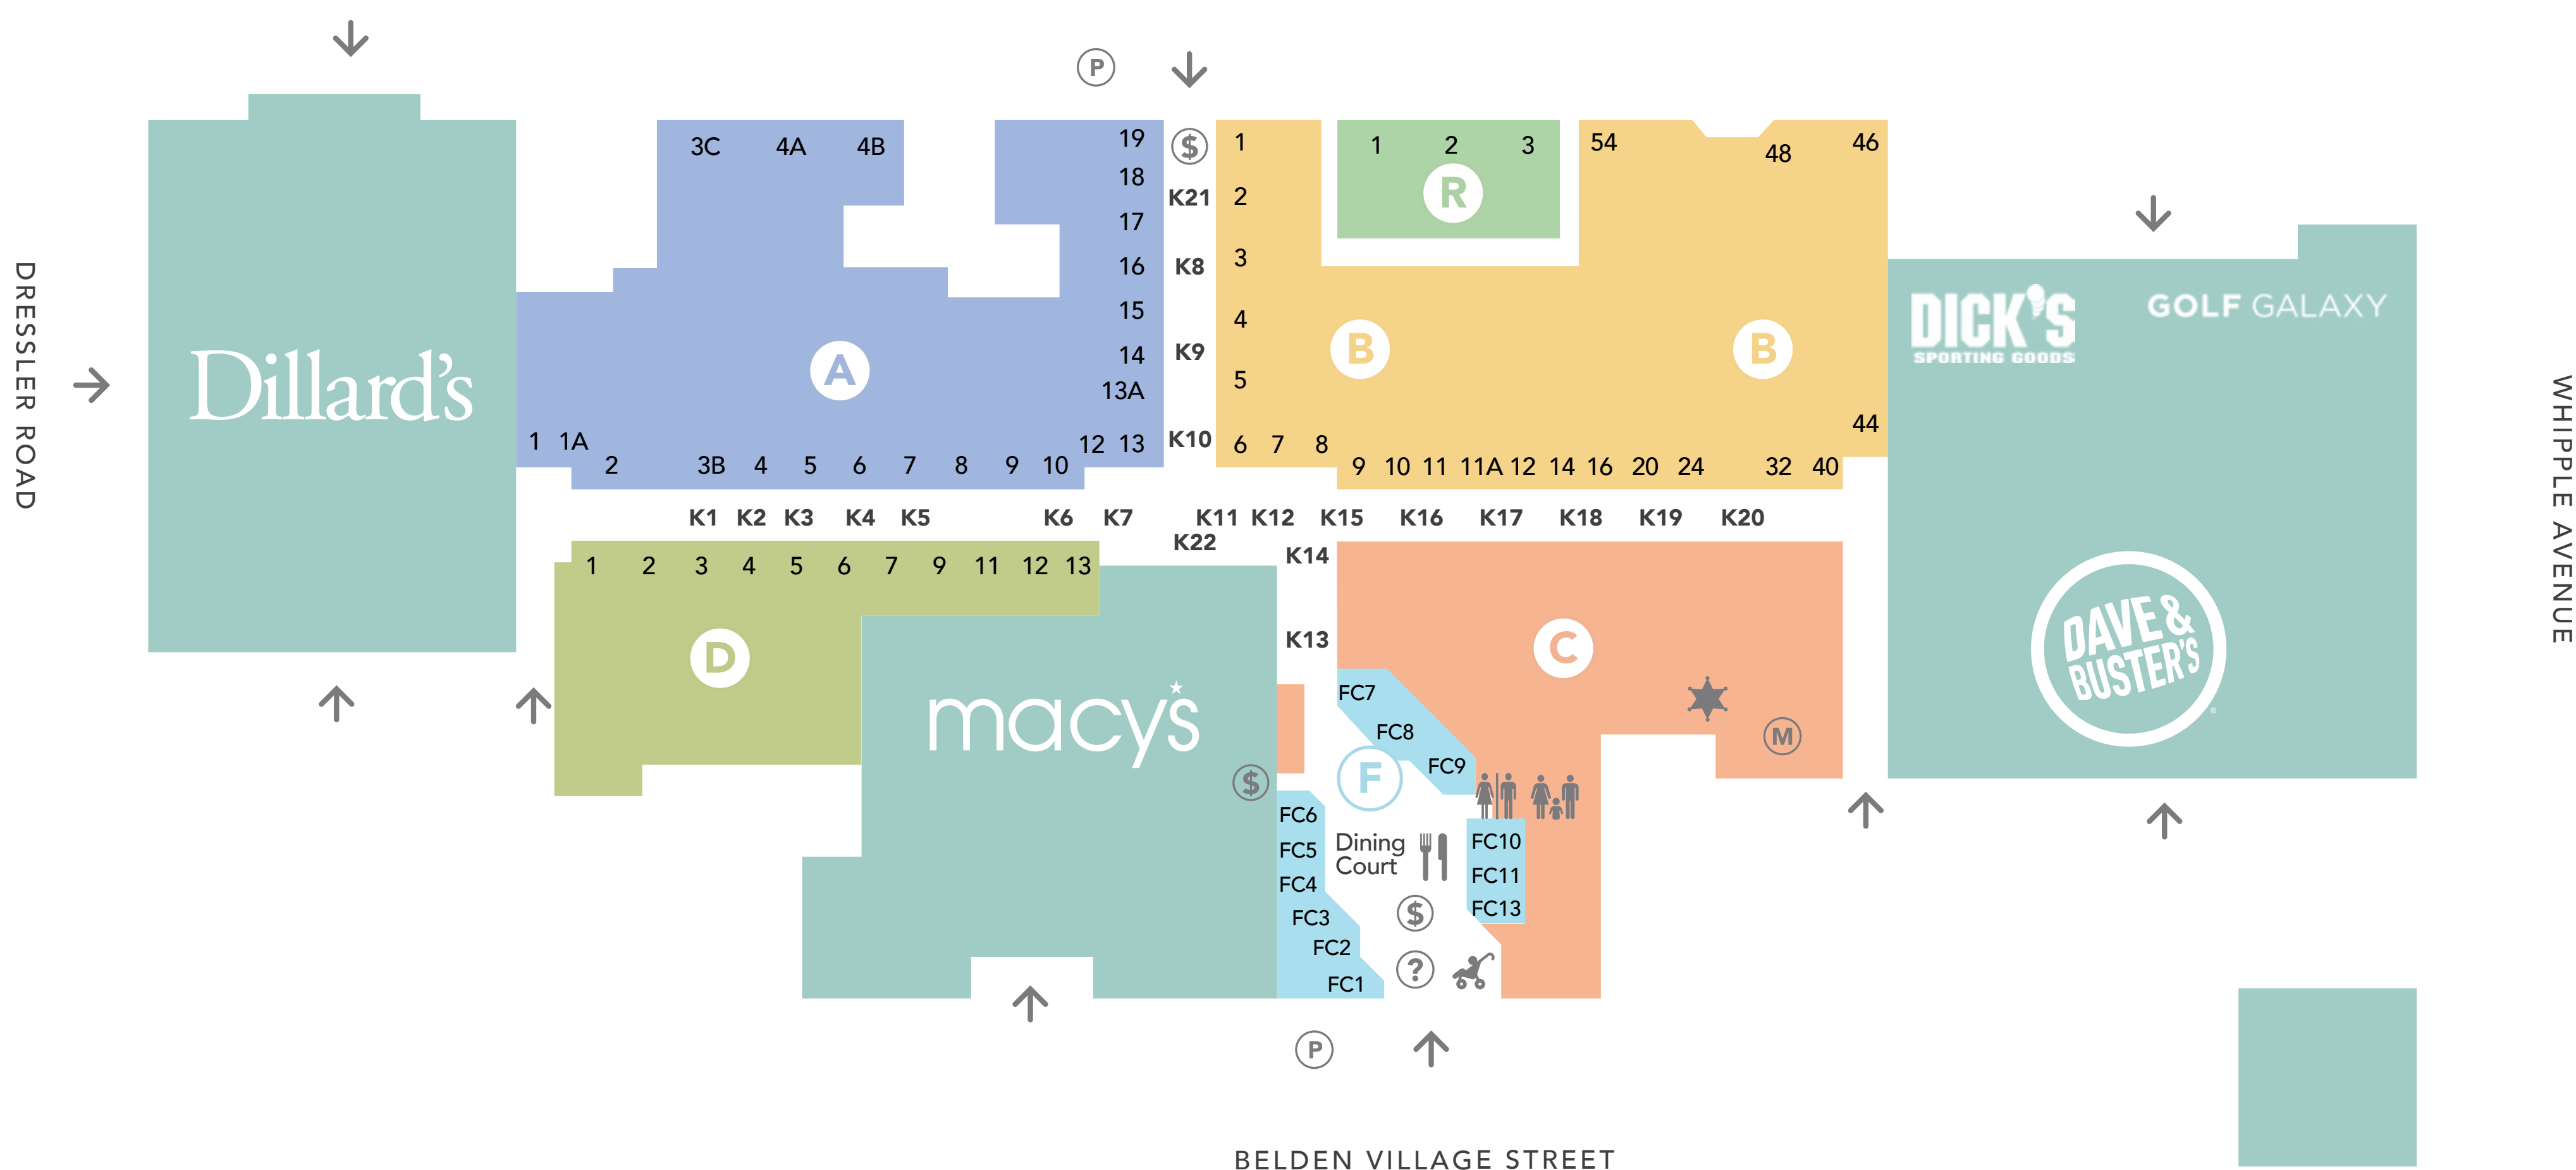

EVERHARD ROAD

- Restrooms
- Family Lounge
- ATM
- Family Dining
- Mall Office
- Stroller Rental
- Family & Expectant Mother Parking
- Courtesy Desk Lost & Found Wheelchairs
- Security
- Mall Entry

ACCESSORIES

FOOD COURT

- FC1 All Things Wings
- FC4 Casey's Edible Cookie Dough
- FC11 Charleys Philly Steaks
- FC8 Chick-fil-A
- C1 Dairy Queen/Orange Julius
- FC13 Frullati Café
- C2 Great American Cookies
- FC6 Sahara Grille
- FC2 Sarku Japan
- FC10 Sbarro Italian Eatery
- FC5 Stir Fry 88
- FC3 TJ Sushi & Thai

SHOES

- D4 American Eagle Outfitters
- C9 Buckle
- B20 Champs Sports
- B3 Finish Line, The
- A8 Foot Locker
- A9 Kids Foot Locker
- A7 Journeys
- B4 Journeys Kidz
- D4 Shoe Dept

SPECIALTY

- C18 American Commodore Tuxedo
- A5 Art Spa Massage
- D13 Blended
- C7 BoxLunch
- C17 Bright Now! Dental ★
- C14 Chapel Hill Sports
- A12 Classic Plastics Toy Store
- D12 Custom Factory, The
- A13A Gio
- C3 Hot Topic
- A1 Spencer's
- B9 Where I'm From

- B10 aerie
- A2 Aeropostale
- D4 American Eagle Outfitters
- BCBG Max Azria (Dillard's)
- C9 Buckle
- B32 Charlotte Russe
- B40 Christopher & Banks
- B11A Chico's
- B12 Dry Goods
- D3 Express
- A4 Forever 21
- D7 Francesca's
- C20 Hollister Co.
- C3 Hot Topic
- A3C Lane Bryant ★
- B24 LOFT
- C11 Pacific Sunwear
- D2 PINK
- C15 Torrid
- A19 Versona
- A3B Victoria's Secret
- B9 Where I'm From
- B11 White House Black Market
- C16 Zumiez