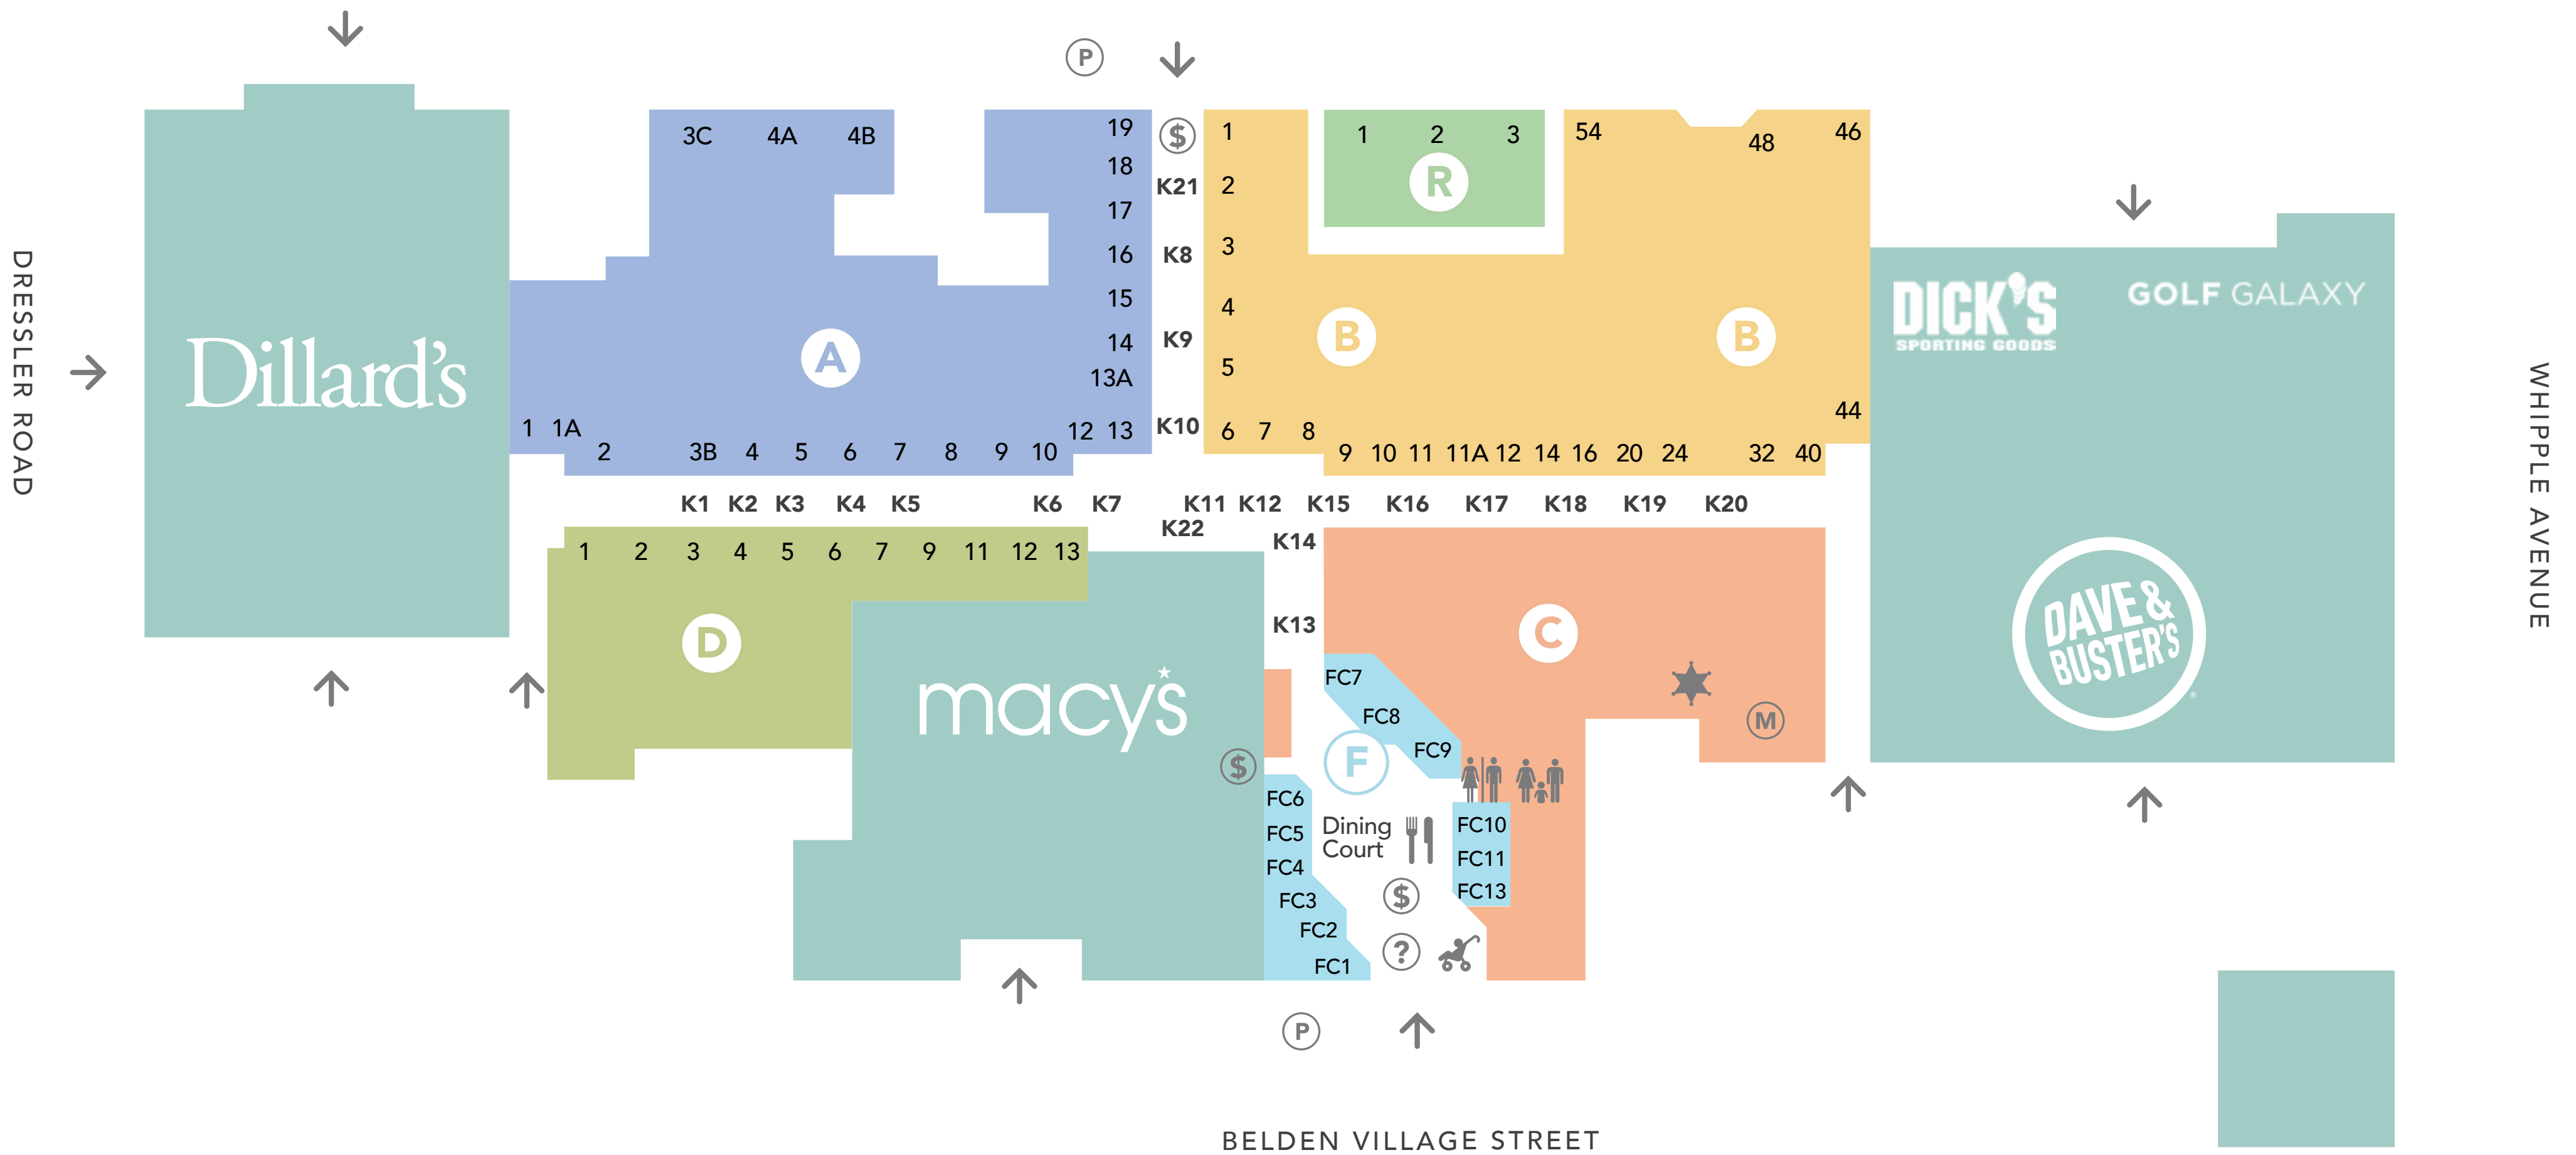

EVERHARD ROAD

- Restrooms
- Family Lounge
- ATM
- Family Dining
- Mall Office
- Stroller Rental
- Family & Expectant Mother Parking
- Courtesy Desk Lost & Found Wheelchairs
- Security
- Mall Entry

ACCESSORIES

CHILDREN'S FASHION

- B4 Journeys Kidz
- A9 Kids Foot Locker
- B14 The Children's Place

DEPARTMENT STORES

- Dave & Buster's
- Dick's Sporting Goods
- Dillard's
- Golf Galaxy
- Macy's

ENTERTAINMENT & MUSIC

- C7 BoxLunch
- C3 Hot Topic
- A1 Spencer's

FOOD COURT

- FC1 All Things Wings
- FC4 Casey's Edible Cookie Dough
- FC11 Charleys Philly Steaks
- FC8 Chick-fil-A
- C1 Dairy Queen/Orange Julius
- FC13 Frullati Café
- C2 Great American Cookies
- FC6 Sahara Grille
- FC2 Sarku Japan
- FC10 Sbarro Italian Eatery
- FC5 Stir Fry 88
- FC3 TJ Sushi & Thai

SHOES

- D4 American Eagle Outfitters
- C9 Buckle
- B20 Champs Sports
- B3 Finish Line, The
- A8 Foot Locker
- A9 Kids Foot Locker
- A7 Journeys
- B4 Journeys Kidz
- D4 Shoe Dept

SPECIALTY

- C18 American Commodore Tuxedo
- A5 Art Spa Massage
- D13 Blended
- C7 BoxLunch
- C17 Bright Now! Dental ★
- C14 Chapel Hill Sports
- A12 Classic Plastics Toy Store
- D12 Custom Factory, The
- A13A Gio
- C3 Hot Topic
- A1 Spencer's
- B9 Where I'm From