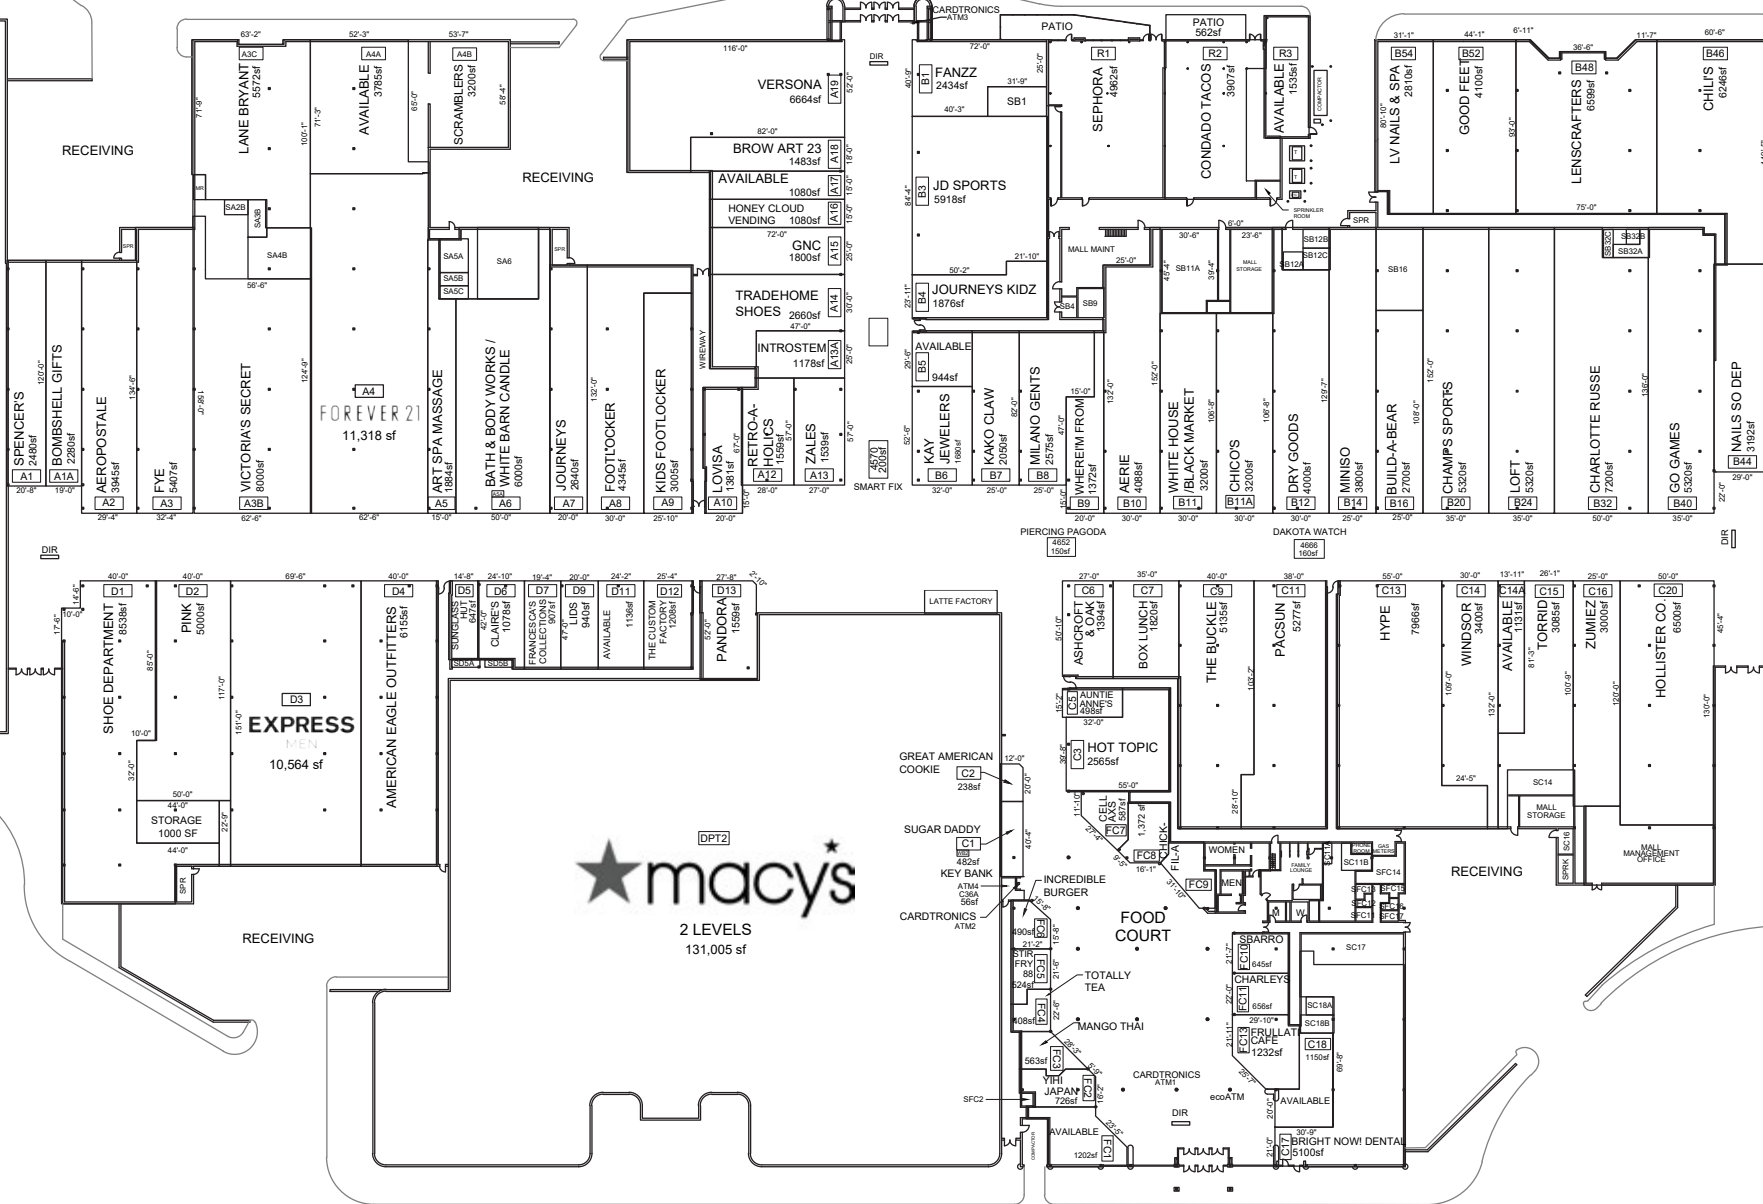

Dillard's
2 LEVELS
191,000 sf

DICK'S SPORTING GOODS **GOLF GALAXY** **BOOT BARN**

2 LEVELS
80,410 sf

macy's
2 LEVELS
131,005 sf

DAVE & BUSTERS

34,343sf